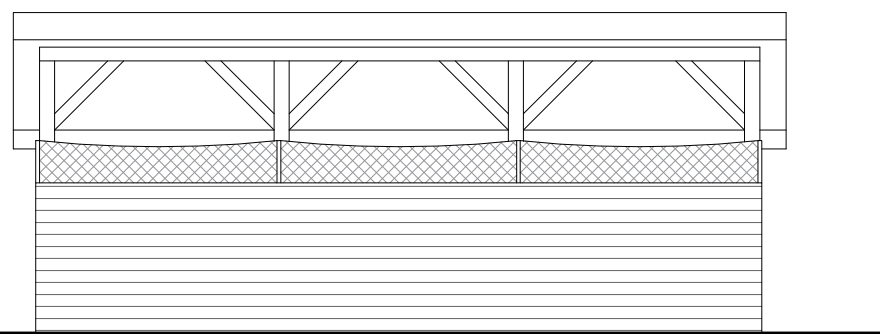

Floor Plan

Site Plan

Date	Drawn	Check	Description	Rev.
29/04/2022	***	***	Site plan updated.	A
05/05/2022	***	***	Site plan updated.	B

South Facing Elevation

West Facing Elevation

North Facing Elevation

East Facing Elevation

Scouts Jubilee Campsite St Brides-super-Ely		Job No. 22_018	Rev. B
Title Proposed Tomahawk Throwing Enclosure		Dwg No. AL(0)17	
Date March 2022	Drawn	Scale 1:100 & 1:200 @ A3	
 C² Architects		Town planners Environmental & Urban design	
<small>Unit 1A, Compass Business Park, Pacific Road, Cardiff, CF24 5HL</small>		<small>www.c2architects.co.uk tel: 029 20452100</small>	