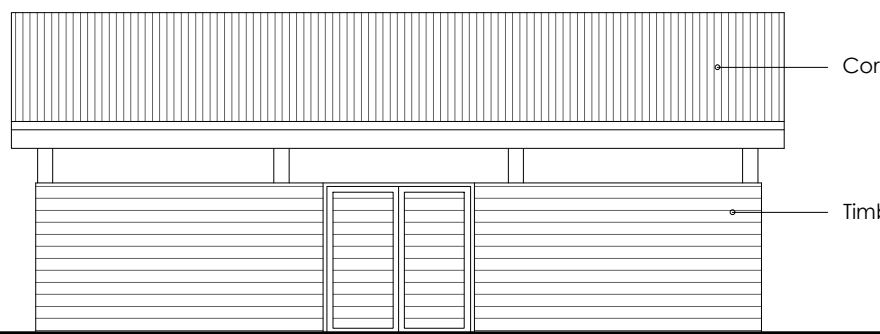

Floor Plan

Site Plan

Date	Drawn	Check	Description	Rev.
29/04/2022	***	***	Site plan updated.	A
05/05/2022	***	***	Site plan updated.	B

South Facing Elevation

West Facing Elevation

North Facing Elevation

East Facing Elevation

Scouts Jubilee Campsite St Brides-super-Ely		Job No. 22_018	Rev. B
Title Proposed Tomahawk Throwing Enclosure		Dwg No. AL(0)17	
Date March 2022	Drawn	Scale 1:100 & 1:200 @ A3	
 C² Architects		Town planners Environmental & Urban design	
<small>Unit 1A, Compass Business Park, Pacific Road, Cardiff, CF24 5HL</small>		<small>www.c2architects.co.uk tel: 029 20452100</small>	